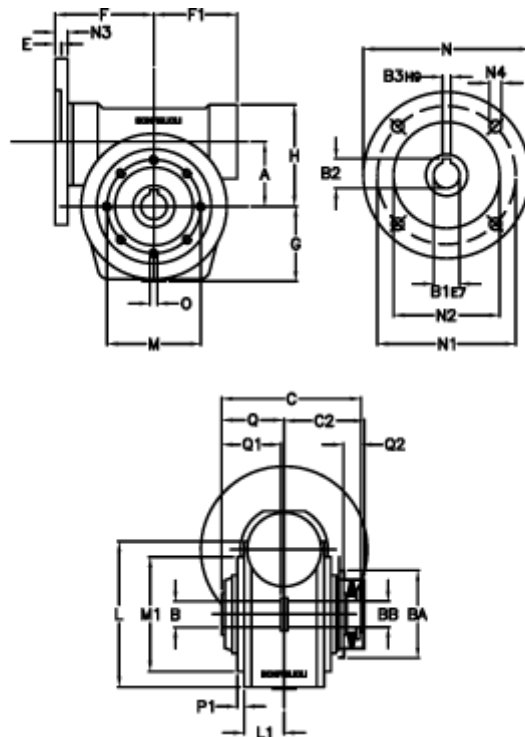

Data Sheet

Article number: 390204901873216
 Description: Worm Gear with Torque Limiter
 VF 49-L1-P-18 P80B5

Measures

a = 49.50	C2 = 63,5	L1 = 36.8	O = M6x8
B = 25	Description = VF 49P-xx-80B14	m = 94	P1 = 2.5
B1 E7 = 19	E = 3.0	M1 = 68	Q = 51.0
B2 = 21.8	F = 70	N = 120	Q1 = 41
B3 H9 = 6	F1 = 63	N1 = 100	Q2 = 15
BA = 63	g = 56	N2 = 80	
BB H7 = 14	H = 80.0	N3 = 10.0	
C = 105	L = 107.5	N4 = 7	